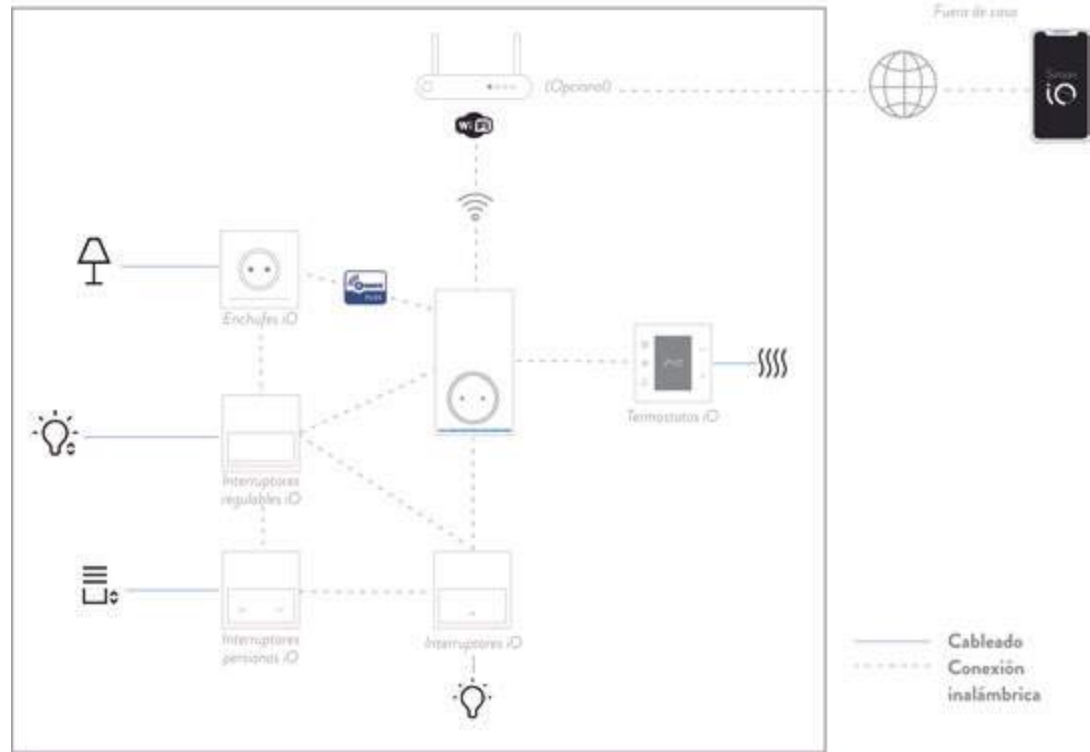

Variedad de acabados
Variedade de acabamentos.

ECO flushing system saves up to 56% water by adapting toilet water flow to your needs of either abundant or moderate flushing. In 6-3 litre flushing systems, it saves up to 47% water; in 4.5-3 litre flushing systems, it saves up to 56%.

Noken Ceramics

- 

Materia prima seleccionada
Matérias primas selecionadas
- 

Blanco puro
Branco puro
- 

Cerámica compacta
Cerâmica compacta
- 

Planimetría
Planeza
- 

Resistencia química
Resistência química
- 

NK protect
NK protect
- 

Fácil limpieza
Facilidade de limpeza
- 

100% higiene
Higiene a 100%

Technology has transformed how we interact with one another, with objects and spaces.

The iO Simon system allows you to create connected spaces. Link all the Simon 100 devices in your home (switches, sockets, blinds...), to your smartphone, and create a world of unique experiences adapted to your lifestyle.

Housing where comfort and flexible functions that connect and control multimedia devices, lighting, temperature, blinds and natural light, harmoniously and elegantly fit into the interior design.

A universe compatible with WiFi technology, voice assistants, Simon 100 interfaces or our App, making your house a smart home.