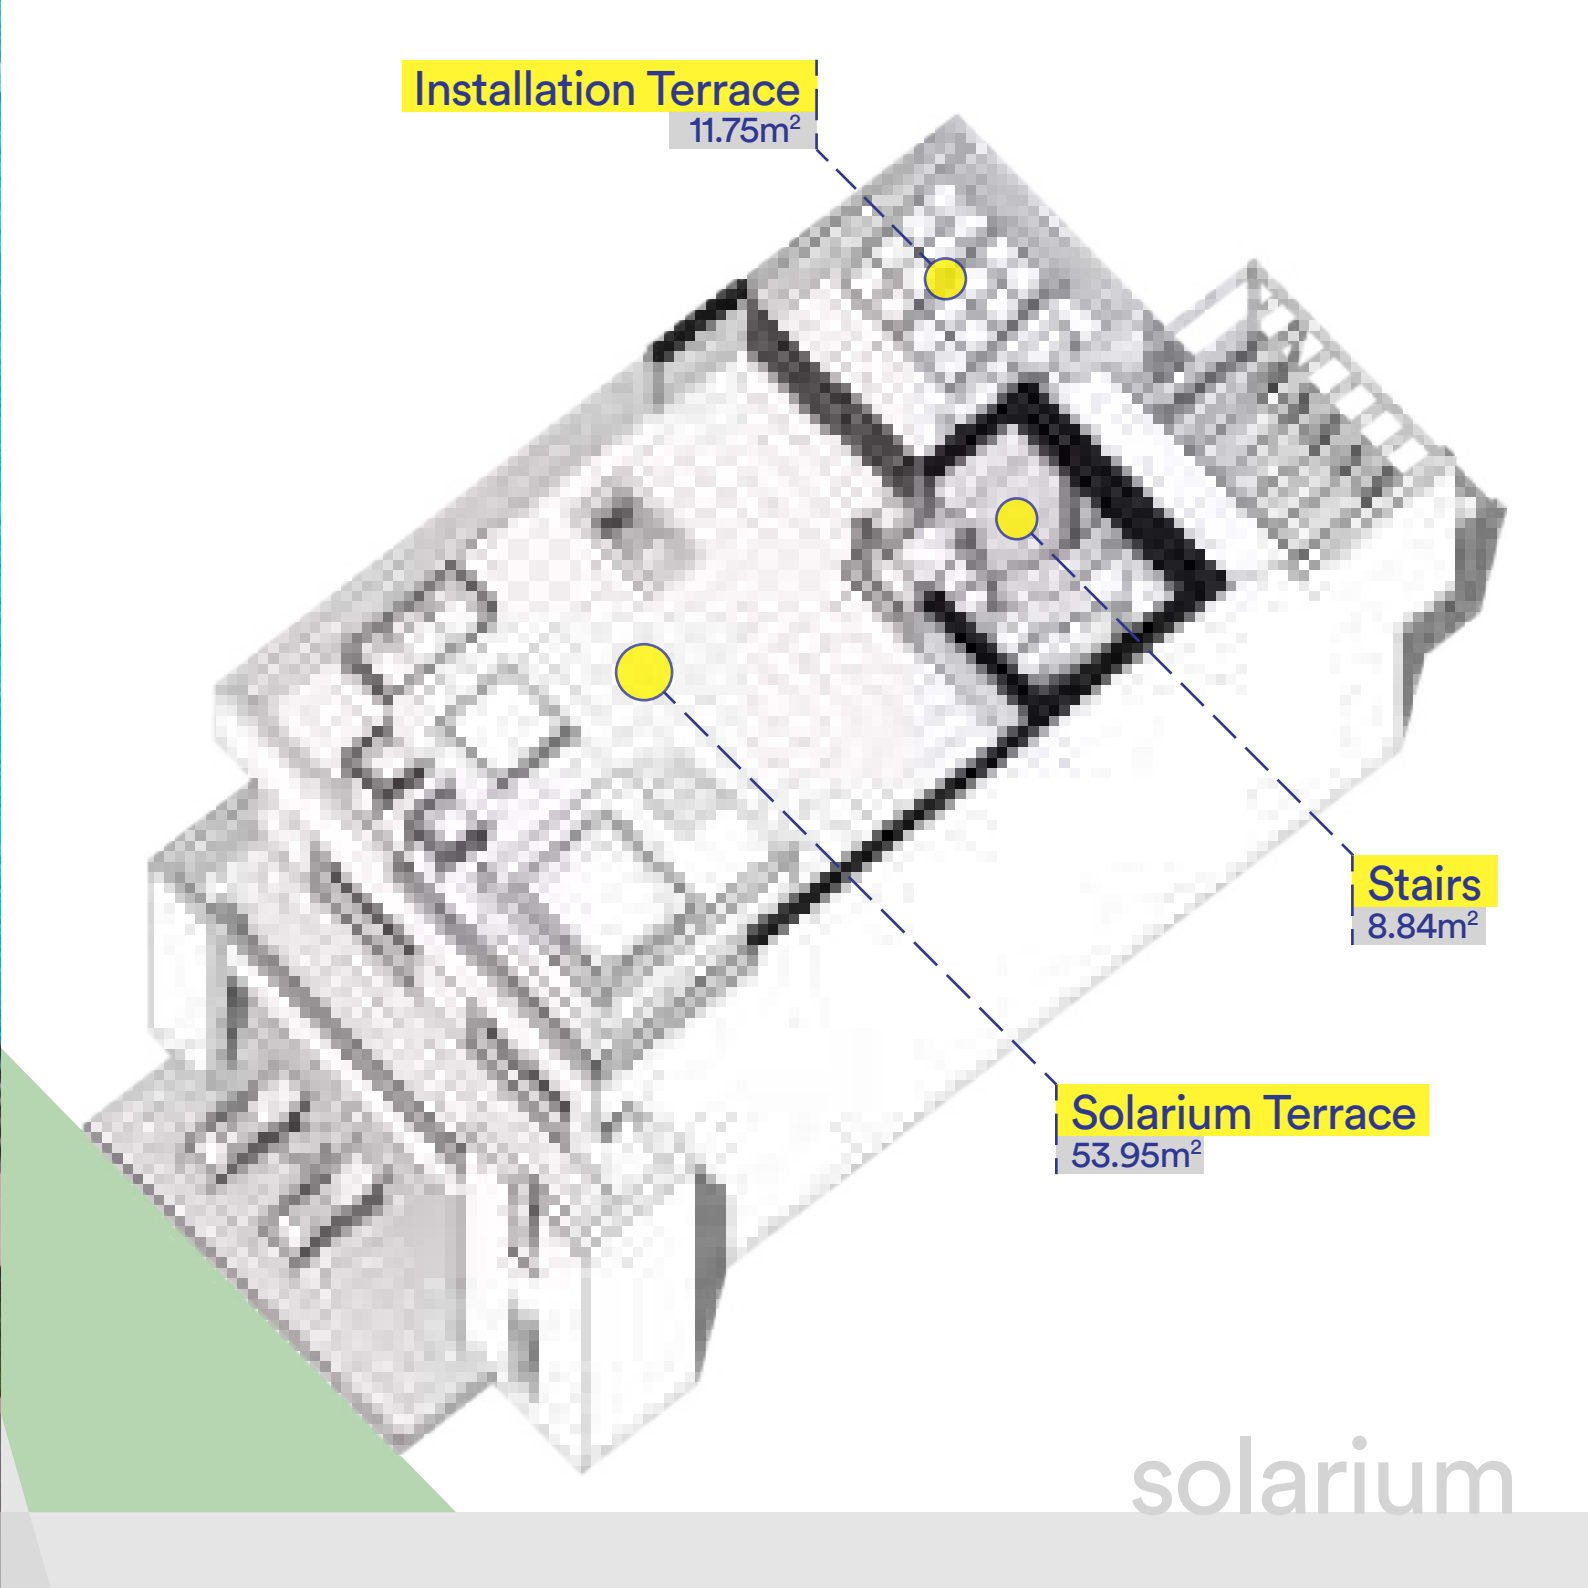

Cover floor [m²]

Solarium Terrace	53.95
Install. Terrace	11.75
Stair access	8.84

Total Usable 255.72

Laundry
1.87m²

Restroom
2.47m²

Lobby
6.92m²

Kitchen
7.90m²

Porche
22.46m²

1f Hallway
10.36m²

Dining-Living Room
42.77m²

ground floor

first floor

Installation Terrace

11.75m²

Stairs

8.84m²