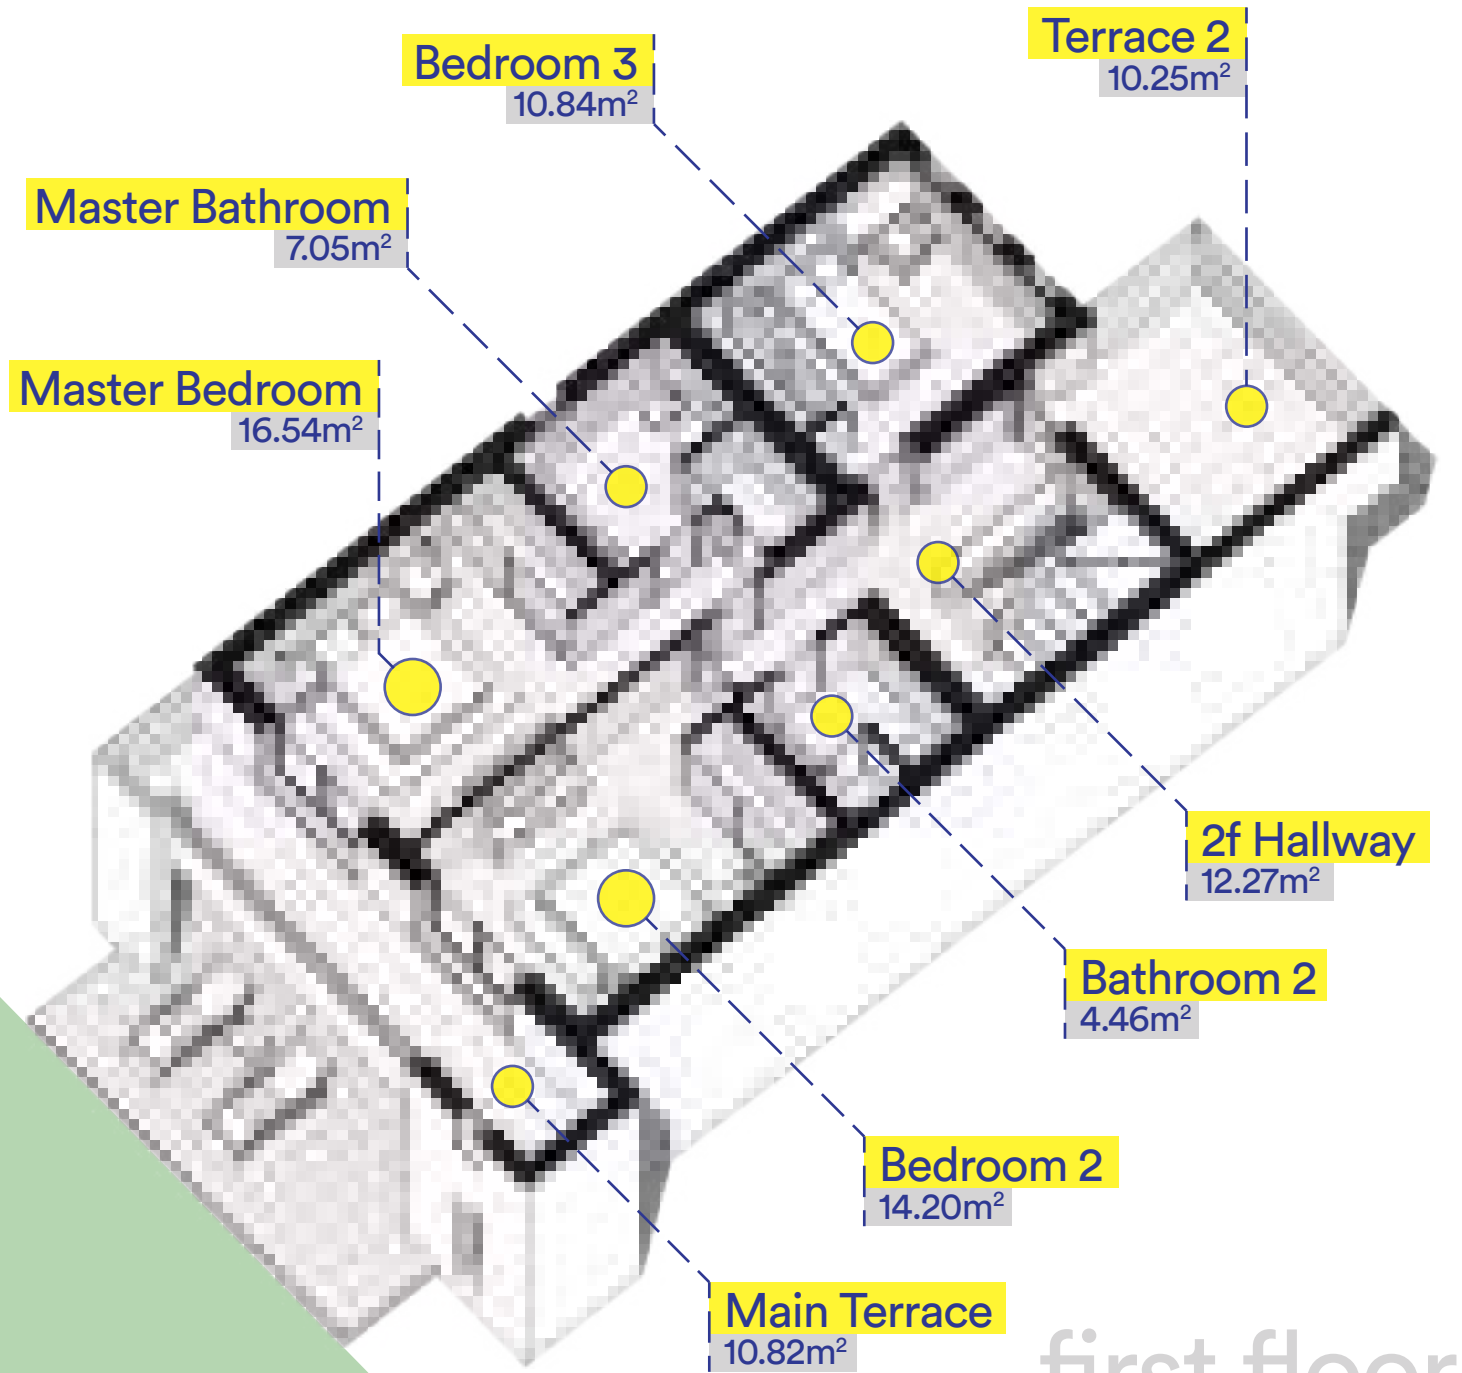

ORIA
arquitectos

Every home has: 3 bedrooms, 3 bathrooms, entrance hall, living and dining room, kitchen and laundry, terraces, covered porch, 2 parking spaces, double height staircase, solarium and hot tub.

Plans

Choose your home

Program & Usable Areas

1st floor [m²]

Lobby	6.92
1f Hallway	10.36
Dining-Living	42.77
Kitchen	7.90
Laundry	1.87
Restroom	2.47
Porche	22.46

2nd floor [m²]

Master Bed.	16.54
Master Bath.	7.05
Bedroom 2	14.20
Bedroom 3	10.84
Bathroom 2	4.46
2f Hallway	12.27
Main Terrace	10.82
Terrace 2	10.25

Cover floor [m²]

Solarium Terrace	53.95
Install. Terrace	11.75
Stair access	8.84

Total Usable 255.72

Laundry
1.87m²

Restroom
2.47m²

Lobby
6.92m²

Kitchen
7.90m²

Porche
22.46m²

1f Hallway
10.36m²

Dining-Living Room
42.77m²

ground floor

first floor

Installation Terrace

11.75m²

Stairs

8.84m²