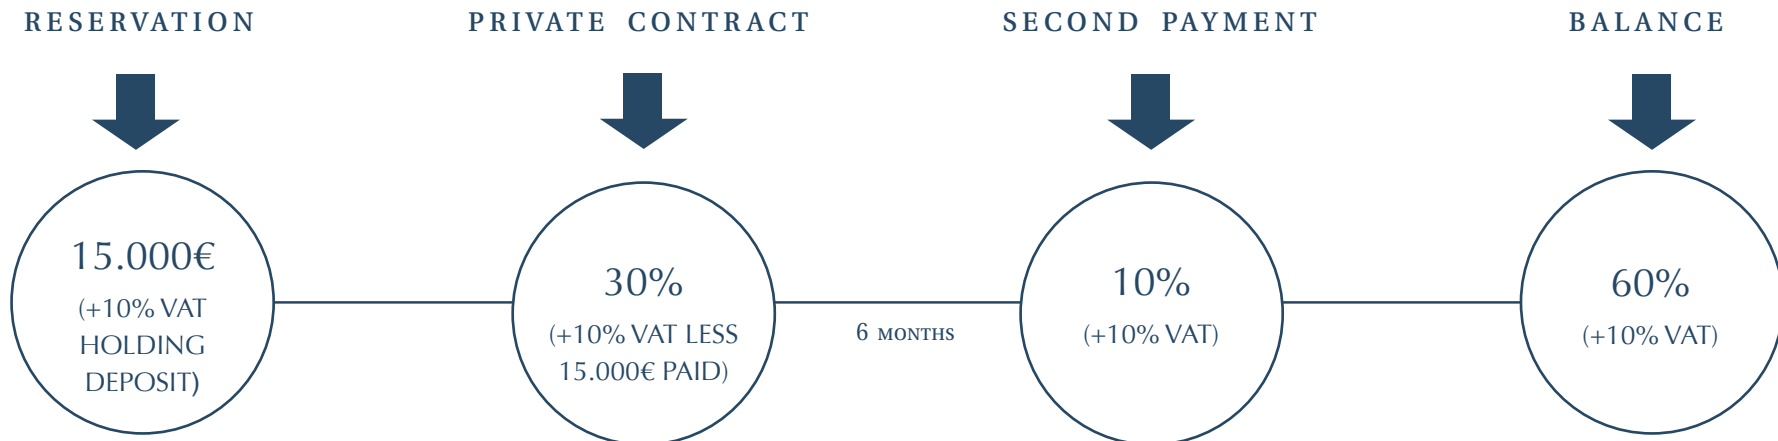

GRANDVIEW

MARBELLA

Banus Immo[®]
MARBELLA

info@banusimmo.com
+34 637 877 378 +34 637 877 368

PAYMENT SCHEDULE

DISCLAIMER EACH PAYMENT WILL BE SUBJECT TO 10% VAT